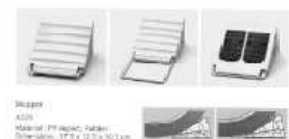

WHEEL STOPPER

Sold per each

A37S